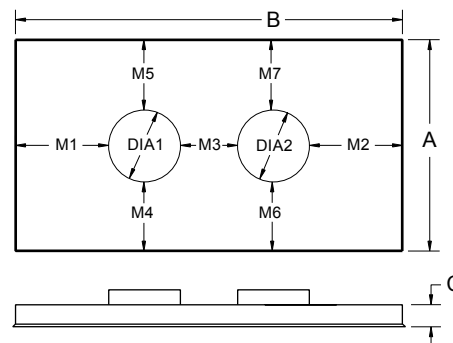

- COPPER
- GALV. STEEL
- LEAD/COPPER
- ZINC
- ALUMINUM

FINISH

- NATURAL MILL
- PATINA ON COPPER
- PAINTED
- ANTIQUED
- PAINT-GRIP STEEL

SINGLE PORT CHIMNEY CAP

MEASURED IN INCHES

A	
B	
C	
DIA	
S1	
S2	
S3	
S4	

MULTI PORT CHIMNEY CAP

MEASURED IN INCHES

A	
B	
C	
M1	
M2	
DIA1	
M3	
M4	
M5	
M6	
M7	
DIA2	

NOTE:

Chimney Cap flashings are sold separately.
 End user should verify conformance with state and local building code enforcement agency. Some areas have restrictions regarding the use of decorative shrouds on existing factory-built fireplaces.
 Installation of the product may void fireplace manufacturers warranty.