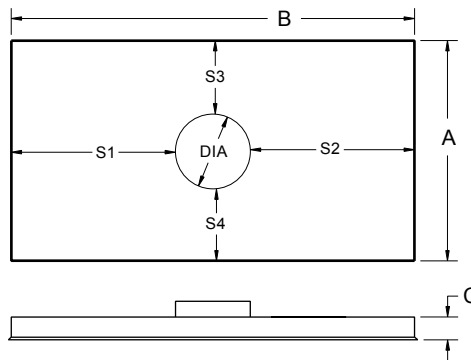

DOG HOUSE SHROUD

Decorative chimney tops are an attractive addition to any fireplace. Hand-crafted designs are created to compliment a variety of architectural styles.

SIDE ELEVATION

END ELEVATION

MATERIAL

- COPPER
- GALV. STEEL
- LEAD/COPPER
- ZINC
- ALUMINUM

FINISH

- NATURAL MILL
- PATINA ON COPPER
- PAINTED
- ANTIQUED
- PAINT-GRIP STEEL

SINGLE PORT CHIMNEY CAP

MEASURED IN INCHES

A	
B	
C	
DIA	
S1	
S2	
S3	
S4	

MULTI PORT CHIMNEY CAP

MEASURED IN INCHES

A	
B	
C	
M1	
M2	
DIA1	
M3	
M4	
M5	
M6	
M7	
DIA2	

NOTE:

Chimney Cap flashings are sold separately.
 End user should verify conformance with state and local building code enforcement agency. Some areas have restrictions regarding the use of decorative shrouds on existing factory-built fireplaces.
 Installation of the product may void fireplace manufacturers warranty.