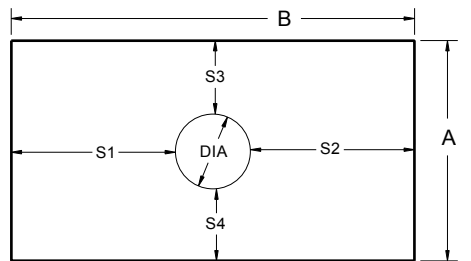

HACIENDA SHROUD

Decorative chimney tops are an attractive addition to any fireplace. Hand-crafted designs are created to compliment a variety of architectural styles.

SIDE ELEVATION

END ELEVATION

MATERIAL

- COPPER
- GALV. STEEL
- LEAD/COPPER
- ZINC
- ALUMINUM

FINISH

- NATURAL MILL
- PATINA ON COPPER
- PAINTED
- ANTIQUED
- PAINT-GRIP STEEL

SINGLE PORT CHIMNEY CAP

MEASURED IN INCHES

A	
B	
C	
DIA	

S1	
S2	
S3	
S4	

MULTI PORT CHIMNEY CAP

MEASURED IN INCHES

A	
B	
C	
M1	
M2	
DIA1	

M3	
M4	
M5	
M6	
M7	
DIA2	

NOTE:

Chimney Cap flashings are sold separately.
 End user should verify conformance with state and local building code enforcement agency. Some areas have restrictions regarding the use of decorative shrouds on existing factory-built fireplaces.
 Installation of the product may void fireplace manufacturers warranty.