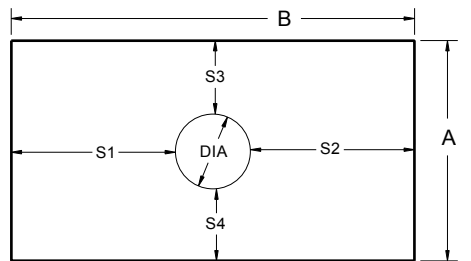

## HACIENDA SHROUD

Decorative chimney tops are an attractive addition to any fireplace. Hand-crafted designs are created to compliment a variety of architectural styles.

SIDE ELEVATION

END ELEVATION

MATERIAL

- COPPER
- GALV. STEEL
- LEAD/COPPER
- ZINC
- ALUMINUM

FINISH

- NATURAL MILL
- PATINA ON COPPER
- PAINTED
- ANTIQUED
- PAINT-GRIP STEEL

SINGLE PORT CHIMNEY CAP

MEASURED IN INCHES

A	
B	
C	
DIA	

S1	
S2	
S3	
S4	

MULTI PORT CHIMNEY CAP

MEASURED IN INCHES

A	
B	
C	
M1	
M2	
DIA1	

M3	
M4	
M5	
M6	
M7	
DIA2	

**NOTE:**

Chimney Cap flashings are sold separately.  
 End user should verify conformance with state and local building code enforcement agency. Some areas have restrictions regarding the use of decorative shrouds on existing factory-built fireplaces.  
 Installation of the product may void fireplace manufacturers warranty.