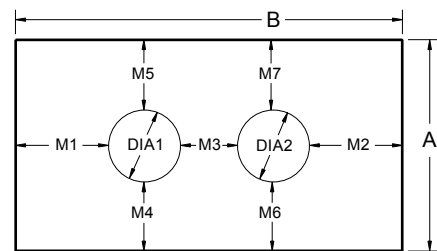

- COPPER
- GALV. STEEL
- LEAD/COPPER
- ZINC
- ALUMINUM

FINISH

- NATURAL MILL
- PATINA ON COPPER
- PAINTED
- ANTIQUED
- PAINT-GRIP STEEL

SINGLE PORT CHIMNEY CAP

MEASURED IN INCHES

A	
B	
C	
DIA	

S1	
S2	
S3	
S4	

MULTI PORT CHIMNEY CAP

MEASURED IN INCHES

A	
B	
C	
M1	
M2	
DIA1	

M3	
M4	
M5	
M6	
M7	
DIA2	

**NOTE:**

Chimney Cap flashings are sold separately.  
 End user should verify conformance with state and local building code enforcement agency. Some areas have restrictions regarding the use of decorative shrouds on existing factory-built fireplaces.  
 Installation of the product may void fireplace manufacturers warranty.