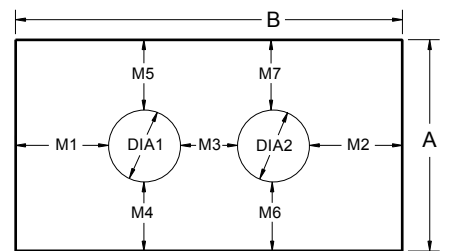

- COPPER
- GALV. STEEL
- LEAD/COPPER
- ZINC
- ALUMINUM

FINISH

- NATURAL MILL
- PATINA ON COPPER
- PAINTED
- ANTIQUED
- PAINT-GRIP STEEL

SINGLE PORT CHIMNEY CAP

MEASURED IN INCHES

A	
B	
C	
DIA	

S1	
S2	
S3	
S4	

MULTI PORT CHIMNEY CAP

MEASURED IN INCHES

A	
B	
C	
M1	
M2	
DIA1	

M3	
M4	
M5	
M6	
M7	
DIA2	

NOTE:

Chimney Cap flashings are sold separately.
 End user should verify conformance with state and local building code enforcement agency. Some areas have restrictions regarding the use of decorative shrouds on existing factory-built fireplaces.
 Installation of the product may void fireplace manufacturers warranty.