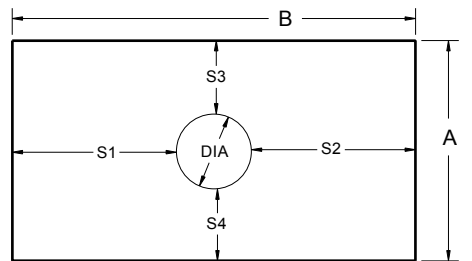

HALF ROUND SHROUD

Decorative chimney tops are an attractive addition to any fireplace. Hand-crafted designs are created to compliment a variety of architectural styles.

SIDE ELEVATION

END ELEVATION

SINGLE PORT CHIMNEY CAP

MEASURED IN INCHES

A	
B	
C	
DIA	

S1	
S2	
S3	
S4	

MULTI PORT CHIMNEY CAP

MEASURED IN INCHES

A	
B	
C	
M1	
M2	
DIA1	

M3	
M4	
M5	
M6	
M7	
DIA2	

NOTE: