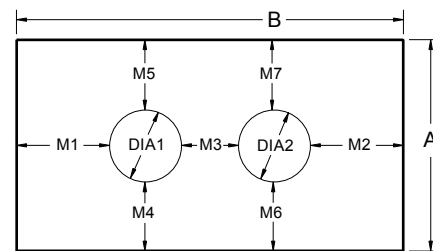

HALF ROUND SHROUD

Decorative chimney tops are an attractive addition to any fireplace. Hand-crafted designs are created to compliment a variety of architectural styles.

SIDE ELEVATION

END ELEVATION

SINGLE PORT CHIMNEY CAP

MEASURED IN INCHES

A	
B	
C	
DIA	

S1	
S2	
S3	
S4	

MULTI PORT CHIMNEY CAP

MEASURED IN INCHES

A	
B	
C	
M1	
M2	
DIA1	

M3	
M4	
M5	
M6	
M7	
DIA2	

NOTE: