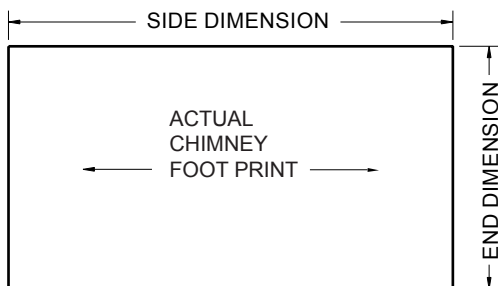

HALF ROUND SHROUD

Decorative chimney tops are an attractive addition to any fireplace. Hand-crafted designs are created to compliment a variety of architectural styles.

SIDE ELEVATION

END ELEVATION

SINGLE PORT CHIMNEY CAP

MEASURED IN INCHES

A	
B	
C	
DIA	

S1	
S2	
S3	
S4	

MULTI PORT CHIMNEY CAP

MEASURED IN INCHES

A	
B	
C	
M1	
M2	
DIA1	

M3	
M4	
M5	
M6	
M7	
DIA2	

NOTE: