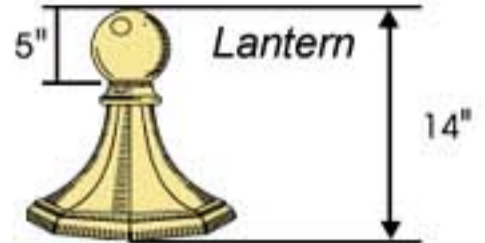

Finials & Spires

METAL PRODUCTS
800 • 500 • 8660

Ornaments of Copper...

Custom Styling for Your Roofline...

We hand-craft designs to fit any size specification.

Create a personal statement with

Copper, Lead-Coated Copper,

Aluminum or Paint-Grip Steel.

All our Finial & Spire products

include stainless-steel

mounting brackets.

C & J Metal Products Inc.

Finials & Spires

Copyright© 2001. All Rights Reserved

email: info@CJMetals.com