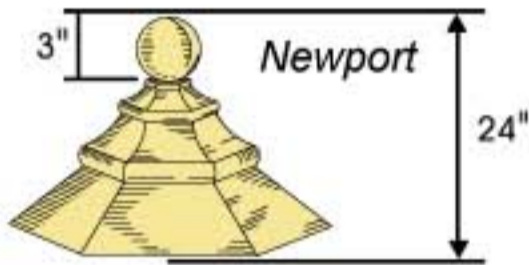

Finials & Spires

METAL PRODUCTS
800 • 500 • 8660

Ornaments of Copper...

Custom Styling for Your Roofline...

We hand-craft designs to fit any size specification.

Create a personal statement with

Copper, Lead-Coated Copper,

Aluminum or Paint-Grip Steel.

All our Finial & Spire products

include stainless-steel

mounting brackets.

C & J Metal Products Inc.

Finials & Spires

Copyright© 2001. All Rights Reserved

email: info@CJMetals.com