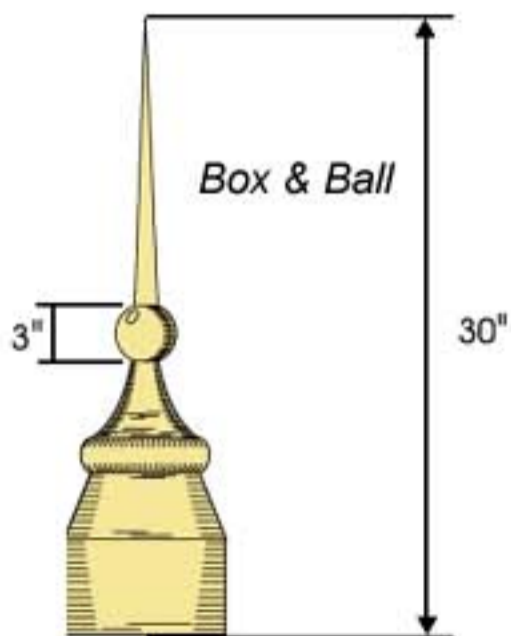

Finials & Spires

METAL PRODUCTS
800 • 500 • 8660

Ornaments of Copper...

Custom Styling for Your Roofline...

We hand-craft designs to fit any size specification.

Create a personal statement with

Copper, Lead-Coated Copper,

Aluminum or Paint-Grip Steel.

All our Finial & Spire products

include stainless-steel

mounting brackets.

C & J Metal Products Inc.

Finials & Spires

Copyright© 2001. All Rights Reserved

email: info@CJMetals.com