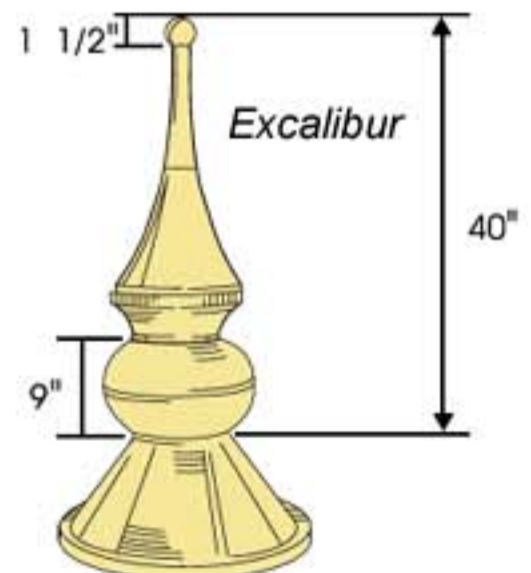

Finials & Spires

METAL PRODUCTS
800 • 500 • 8660

Ornaments of Copper...

Custom Styling for Your Roofline...

We hand-craft designs to fit any size specification.

Create a personal statement with

Copper, Lead-Coated Copper,

Aluminum or Paint-Grip Steel.

All our Finial & Spire products

include stainless-steel

mounting brackets.

C & J Metal Products Inc.

Finials & Spires

Copyright© 2001. All Rights Reserved

email: info@CJMetals.com