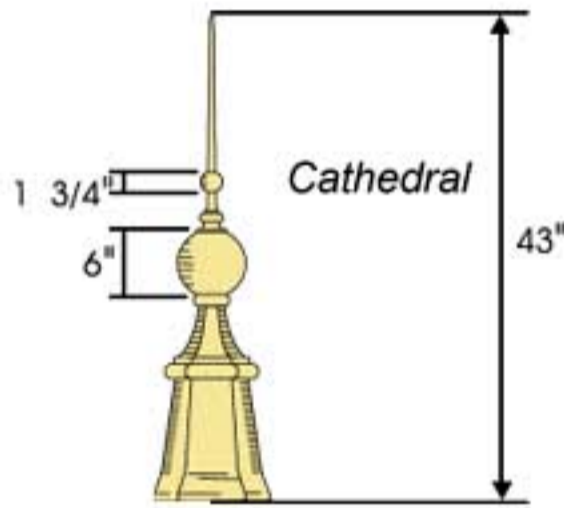

Finials & Spires

METAL PRODUCTS
800 • 500 • 8660

Ornaments of Copper...

Custom Styling for Your Roofline...

We hand-craft designs to fit any size specification.

Create a personal statement with

Copper, Lead-Coated Copper,

Aluminum or Paint-Grip Steel.

All our Finial & Spire products

include stainless-steel

mounting brackets.

C & J Metal Products Inc.

Finials & Spires

Copyright© 2001. All Rights Reserved

email: info@CJMetals.com