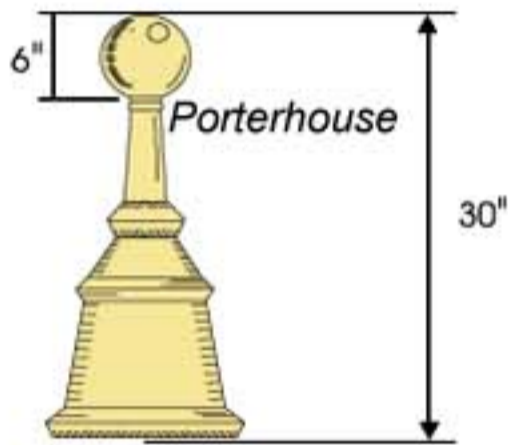

Finials & Spires

METAL PRODUCTS
800 • 500 • 8660

Ornaments of Copper...

Custom Styling for Your Roofline...

We hand-craft designs to fit any size specification.

Create a personal statement with

Copper, Lead-Coated Copper,

Aluminum or Paint-Grip Steel.

All our Finial & Spire products

include stainless-steel

mounting brackets.

C & J Metal Products Inc.

Finials & Spires

Copyright© 2001. All Rights Reserved

email: info@CJMetals.com