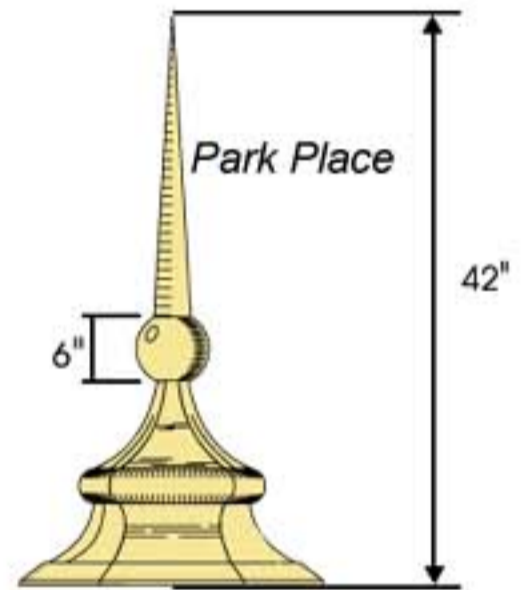

Finials & Spires

METAL PRODUCTS
800 • 500 • 8660

Ornaments of Copper...

Custom Styling for Your Roofline...

We hand-craft designs to fit any size specification.

Create a personal statement with

Copper, Lead-Coated Copper,

Aluminum or Paint-Grip Steel.

All our Finial & Spire products

include stainless-steel

mounting brackets.

C & J Metal Products Inc.

Finials & Spires

Copyright© 2001. All Rights Reserved

email: info@CJMetals.com