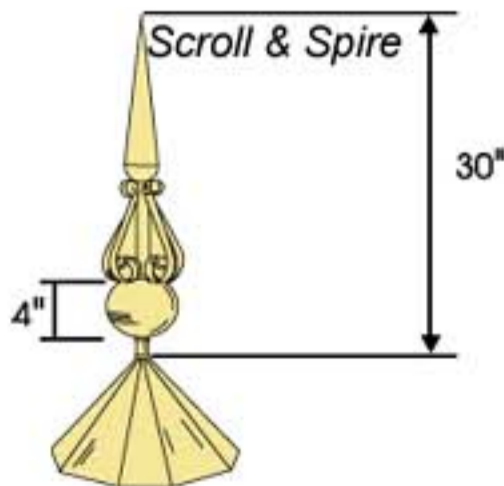

Finials & Spires

METAL PRODUCTS
800 • 500 • 8660

Ornaments of Copper...

Custom Styling for Your Roofline...

We hand-craft designs to fit any size specification.

Create a personal statement with

Copper, Lead-Coated Copper,

Aluminum or Paint-Grip Steel.

All our Finial & Spire products

include stainless-steel

mounting brackets.

C & J Metal Products Inc.

Finials & Spires

Copyright© 2001. All Rights Reserved

email: info@CJMetals.com