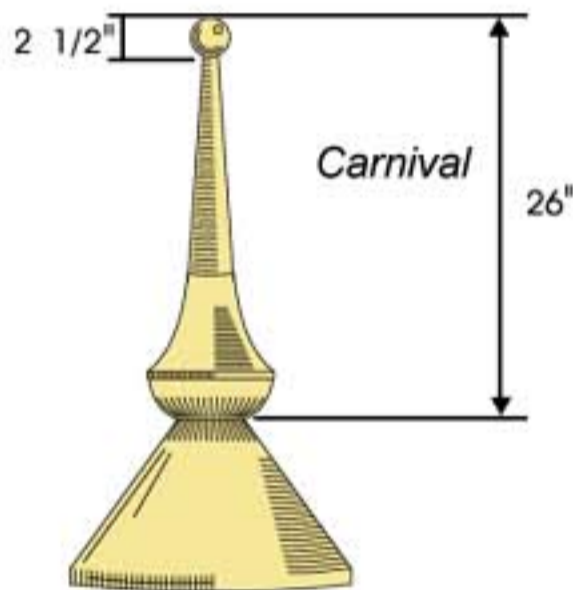

Finials & Spires

METAL PRODUCTS
800 • 500 • 8660

Ornaments of Copper...

Custom Styling for Your Roofline...

We hand-craft designs to fit any size specification.

Create a personal statement with

Copper, Lead-Coated Copper,

Aluminum or Paint-Grip Steel.

All our Finial & Spire products

include stainless-steel

mounting brackets.

C & J Metal Products Inc.

Finials & Spires

Copyright© 2001. All Rights Reserved

email: info@CJMetals.com