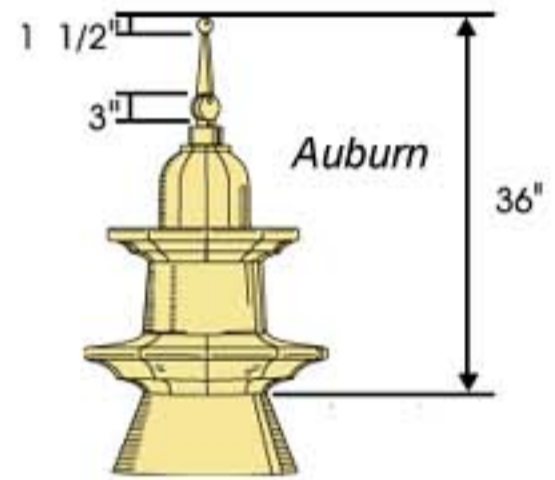

Finials & Spires

METAL PRODUCTS
800 • 500 • 8660

Ornaments of Copper...

Custom Styling for Your Roofline...

We hand-craft designs to fit any size specification.

Create a personal statement with

Copper, Lead-Coated Copper,

Aluminum or Paint-Grip Steel.

All our Finial & Spire products

include stainless-steel

mounting brackets.

C & J Metal Products Inc.

Finials & Spires

Copyright© 2001. All Rights Reserved

email: info@CJMetals.com