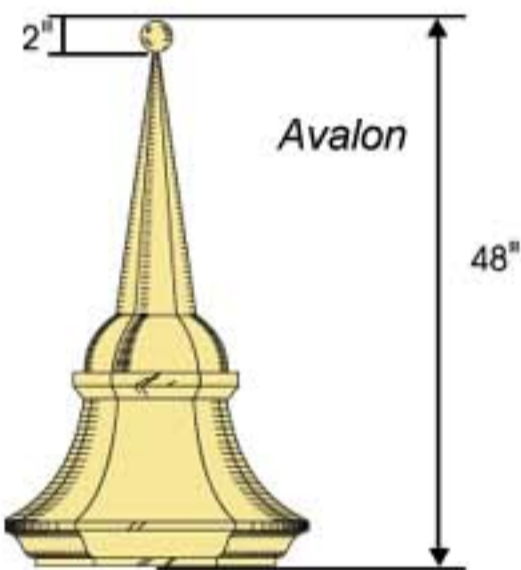

Finials & Spires

METAL PRODUCTS
800 • 500 • 8660

Ornaments of Copper...

Custom Styling for Your Roofline...

We hand-craft designs to fit any size specification.

Create a personal statement with

Copper, Lead-Coated Copper,

Aluminum or Paint-Grip Steel.

All our Finial & Spire products

include stainless-steel

mounting brackets.

C & J Metal Products Inc.

Finials & Spires

Copyright© 2001. All Rights Reserved

email: info@CJMetals.com