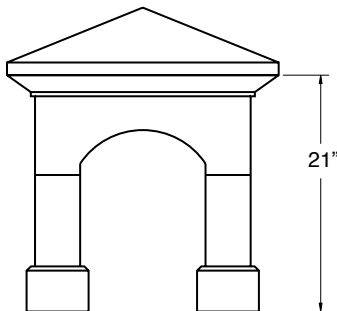

HILLCREST SHROUD

Decorative chimney tops are an attractive addition to any fireplace. Hand-crafted designs are created to compliment a variety of architectural styles.

SIDE ELEVATION

END ELEVATION

MATERIAL

- COPPER
- GALV. STEEL
- LEAD/COPPER
- ZINC
- ALUMINUM

FINISH

- NATURAL MILL
- PATINA ON COPPER
- PAINTED
- ANTIQUED
- PAINT-GRIP STEEL

SINGLE PORT CHIMNEY CAP

MEASURED IN INCHES

A	
B	
C	
DIA	

S1	
S2	
S3	
S4	