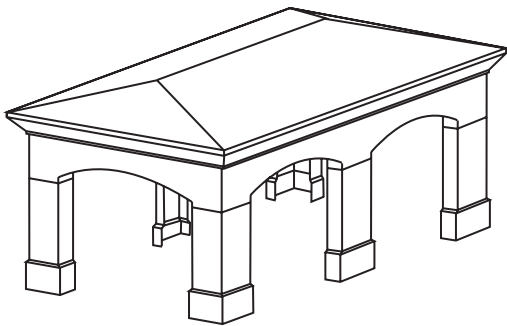

HILLCREST SHROUD

Decorative chimney tops are an attractive addition to any fireplace. Hand-crafted designs are created to compliment a variety of architectural styles.

SIDE ELEVATION

END ELEVATION

MATERIAL

- COPPER
- GALV. STEEL
- LEAD/COPPER
- ZINC
- ALUMINUM

FINISH

- NATURAL MILL
- PATINA ON COPPER
- PAINTED
- ANTIQUED
- PAINT-GRIP STEEL

SINGLE PORT CHIMNEY CAP

MEASURED IN INCHES

A	
B	
C	
DIA	

S1	
S2	
S3	
S4	