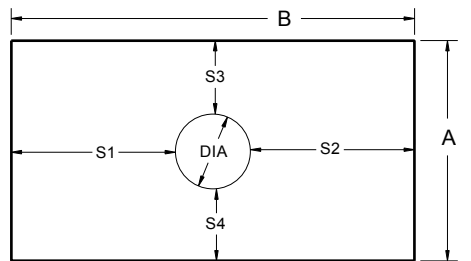

HILLCREST SHROUD

Decorative chimney tops are an attractive addition to any fireplace. Hand-crafted designs are created to compliment a variety of architectural styles.

SIDE ELEVATION

END ELEVATION

MATERIAL

- COPPER
- GALV. STEEL
- LEAD/COPPER
- ZINC
- ALUMINUM

FINISH

- NATURAL MILL
- PATINA ON COPPER
- PAINTED
- ANTIQUED
- PAINT-GRIP STEEL

SINGLE PORT CHIMNEY CAP

MEASURED IN INCHES

A	
B	
C	
DIA	

S1	
S2	
S3	
S4	

MULTI PORT CHIMNEY CAP

MEASURED IN INCHES

A	
B	
C	
M1	
M2	
DIA1	

M3	
M4	
M5	
M6	
M7	
DIA2	

NOTE:

Chimney Cap flashings are sold separately.
 End user should verify conformance with state and local building code enforcement agency. Some areas have restrictions regarding the use of decorative shrouds on existing factory-built fireplaces.
 Installation of the product may void fireplace manufacturers warranty.