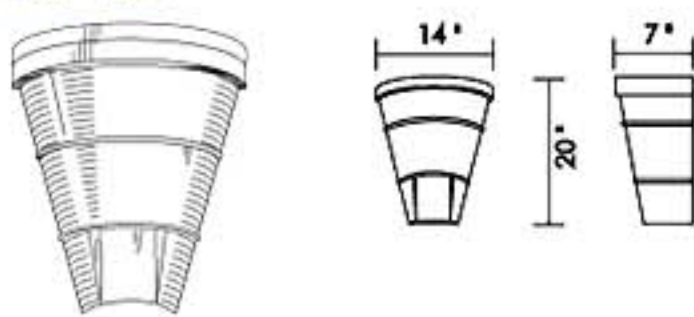

Troubadour

Hampton

Cortez

Padre

Old World III

Hand-crafted and available in Copper, Lead-Coated Copper and Galvanized Steel
Custom Designs Available

C & J Metal Products Inc.
Leaderheads / Downspouts

Copyright© 2001. All Rights Reserved
email: info@CJMetals.com