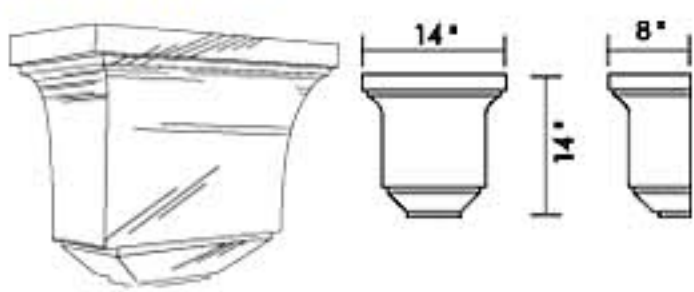

Troubadour

Hampton

Cortez

Padre

Old World III

Hand-crafted and available in Copper, Lead-Coated Copper and Galvanized Steel
Custom Designs Available

C & J Metal Products Inc.
Leaderheads / Downspouts

Copyright© 2001. All Rights Reserved
email: info@CJMetals.com