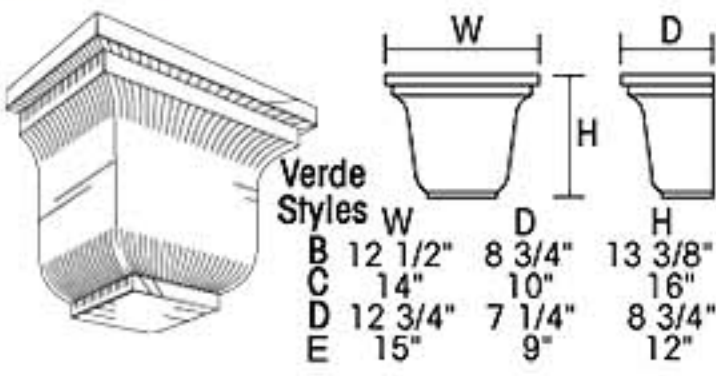

Carry Rain in Style...
Hand-Crafted to Enhance
Your Architectural Vision.

Verde

Hand-crafted and available in Copper, Lead-Coated Copper and Galvanized Steel
Custom Designs Available

C & J Metal Products Inc.
Leaderheads / Downspouts

Copyright© 2001. All Rights Reserved
email: info@CJMetals.com