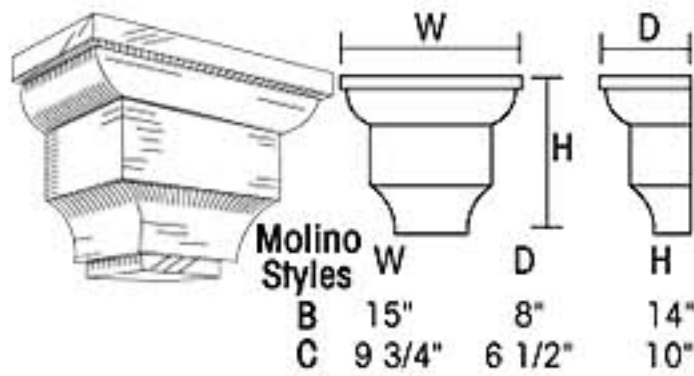

Carry Rain in Style...
Hand-Crafted to Enhance
Your Architectural Vision.

Molino

Hand-crafted and available in Copper, Lead-Coated Copper and Galvanized Steel
Custom Designs Available

C & J Metal Products Inc.
Leaderheads / Downspouts

Copyright© 2001. All Rights Reserved
email: info@CJMetals.com