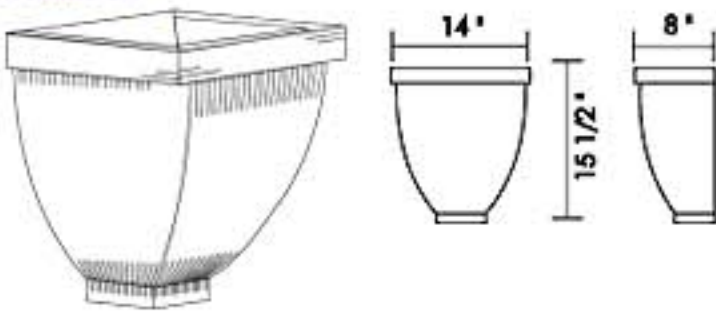

Troubadour

Hampton

Cortez

Padre

Old World III

Hand-crafted and available in Copper, Lead-Coated Copper and Galvanized Steel
Custom Designs Available

C & J Metal Products Inc.
Leaderheads / Downspouts

Copyright© 2001. All Rights Reserved
email: info@CJMetals.com