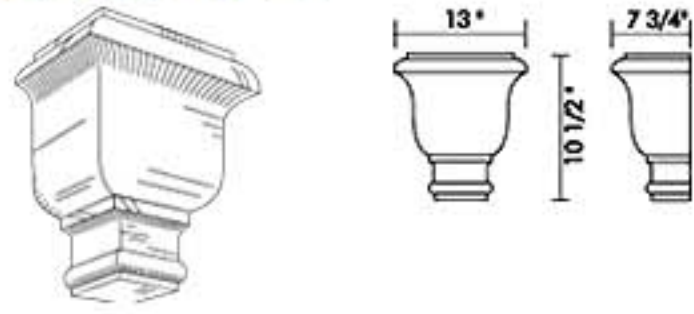

Old World II