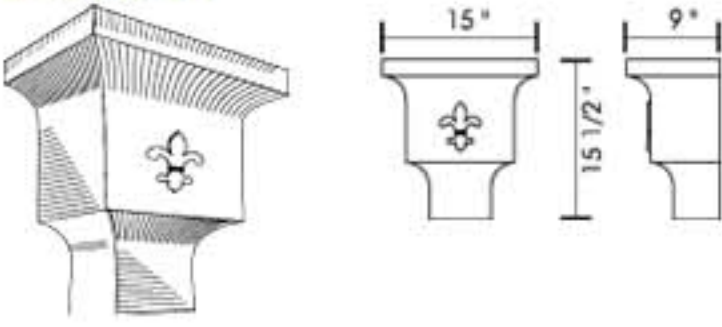

Carry Rain in Style...
Hand-Crafted to Enhance
Your Architectural Vision.

Concord