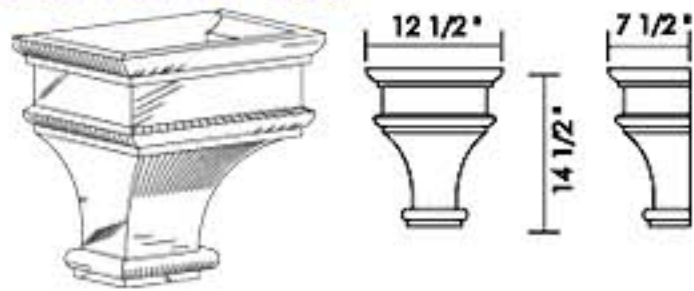

Troubadour

Hampton

Cortez

Padre

Old World III

Hand-crafted and available in Copper, Lead-Coated Copper and Galvanized Steel
Custom Designs Available

C & J Metal Products Inc.
Leaderheads / Downspouts

Copyright© 2001. All Rights Reserved
email: info@CJMetals.com