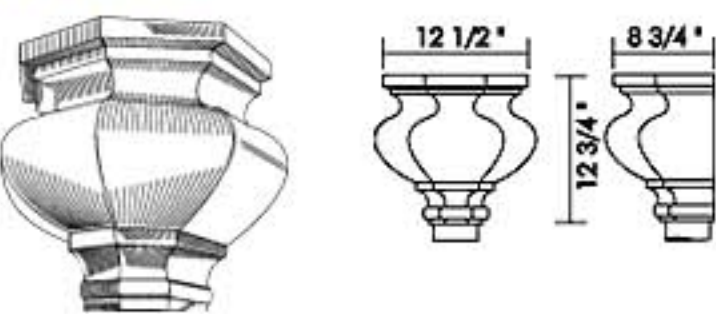

Troubadour

Hampton

Cortez

Padre

Old World III

Hand-crafted and available in Copper, Lead-Coated Copper and Galvanized Steel
Custom Designs Available

C & J Metal Products Inc.
Leaderheads / Downspouts

Copyright© 2001. All Rights Reserved
email: info@CJMetals.com