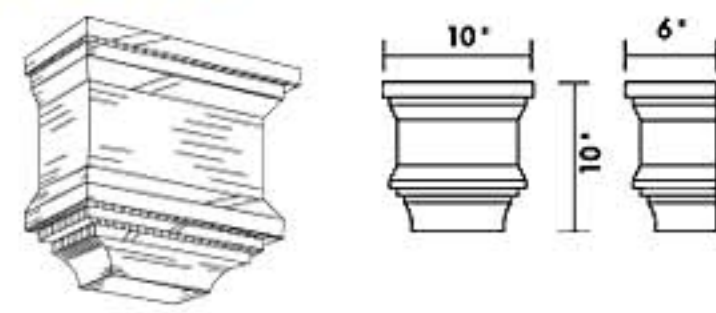

Carry Rain in Style...
Hand-Crafted to Enhance
Your Architectural Vision.

Imperial

Hand-crafted and available in Copper, Lead-Coated Copper and Galvanized Steel
Custom Designs Available

C & J Metal Products Inc.
Leaderheads / Downspouts

Copyright© 2001. All Rights Reserved
email: info@CJMetals.com