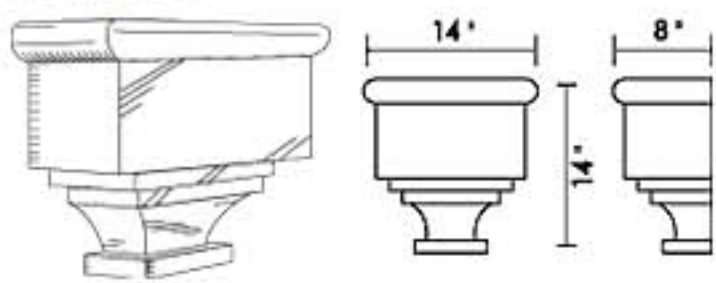

Troubadour

Hampton

Cortez

Padre

Old World III

Hand-crafted and available in Copper, Lead-Coated Copper and Galvanized Steel
Custom Designs Available

C & J Metal Products Inc.
Leaderheads / Downspouts

Copyright© 2001. All Rights Reserved
email: info@CJMetals.com