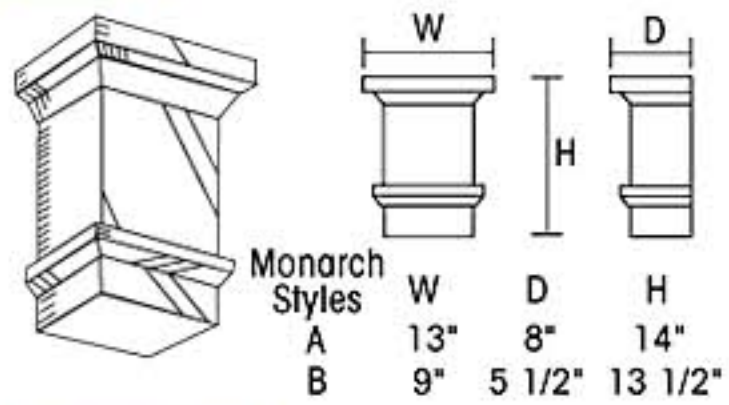

Carry Rain in Style...
Hand-Crafted to Enhance
Your Architectural Vision.

Monarch

Hand-crafted and available in Copper, Lead-Coated Copper and Galvanized Steel
Custom Designs Available

C & J Metal Products Inc.
Leaderheads / Downspouts

Copyright© 2001. All Rights Reserved
email: info@CJMetals.com